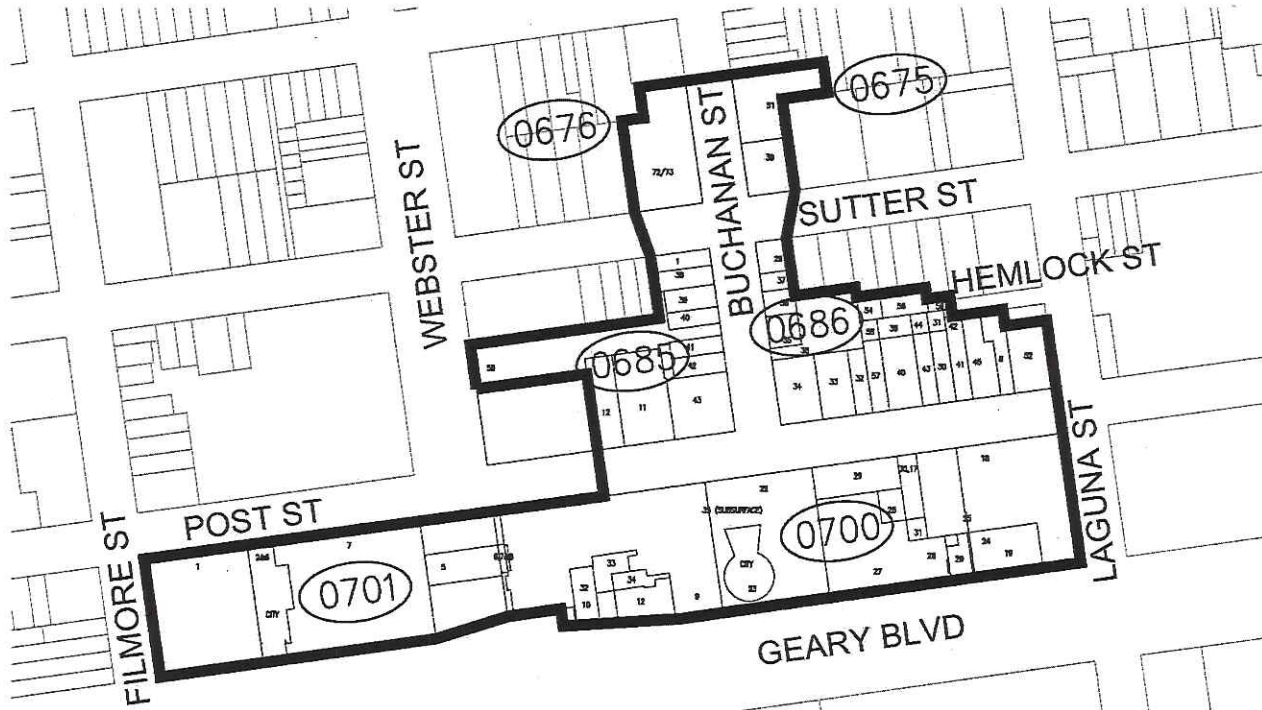

PROPOSED BOUNDARIES OF
JAPANTOWN COMMUNITY BENEFIT DISTRICT,
CITY AND COUNTY OF SAN FRANCISCO, STATE OF CALIFORNIA
SHEET 1 OF 1

LEGEND

	CBD Boundary
	District Parcel
	Block Number
	Lot Number

KRISTIN LOWELL INC.
PUBLIC FINANCE SOLUTIONS